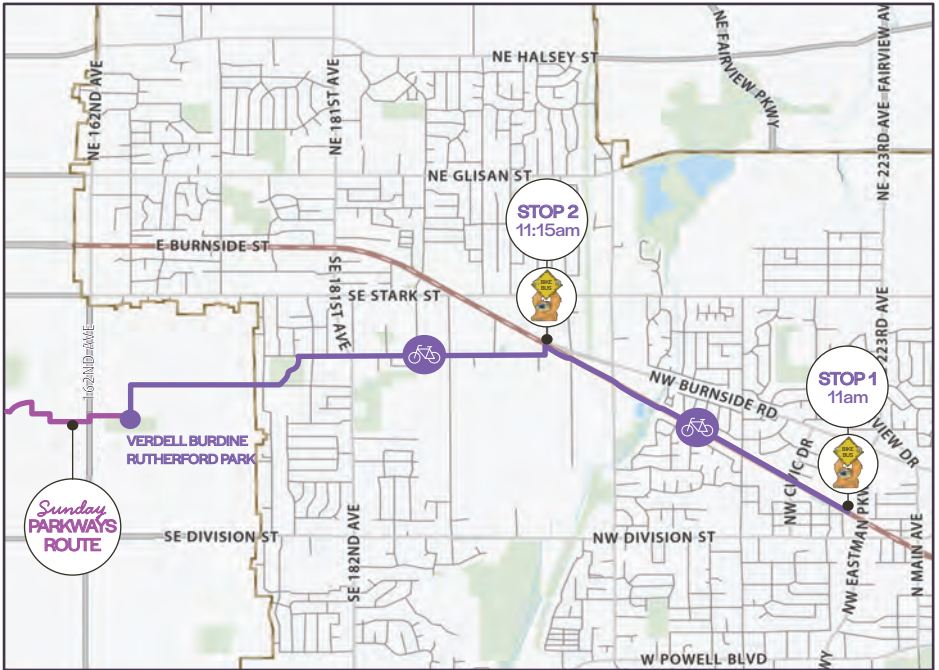

Sunday PARKWAYS GRESHAM BIKE BUS

EAST PORTLAND
Sunday PARKWAYS
 June 28, 11am-4pm

Heading to Sunday
 Parkways from
 Gresham? Join our group
 bike ride to the event!

STOP 1

- 📍 Back plaza of City Hall (1333 NW Eastman Pkwy)
- 🕒 11am

STOP 2

- 📍 On the Wy'East trail at Ruby Junction / 197th MAX station
- 🕒 11:15am